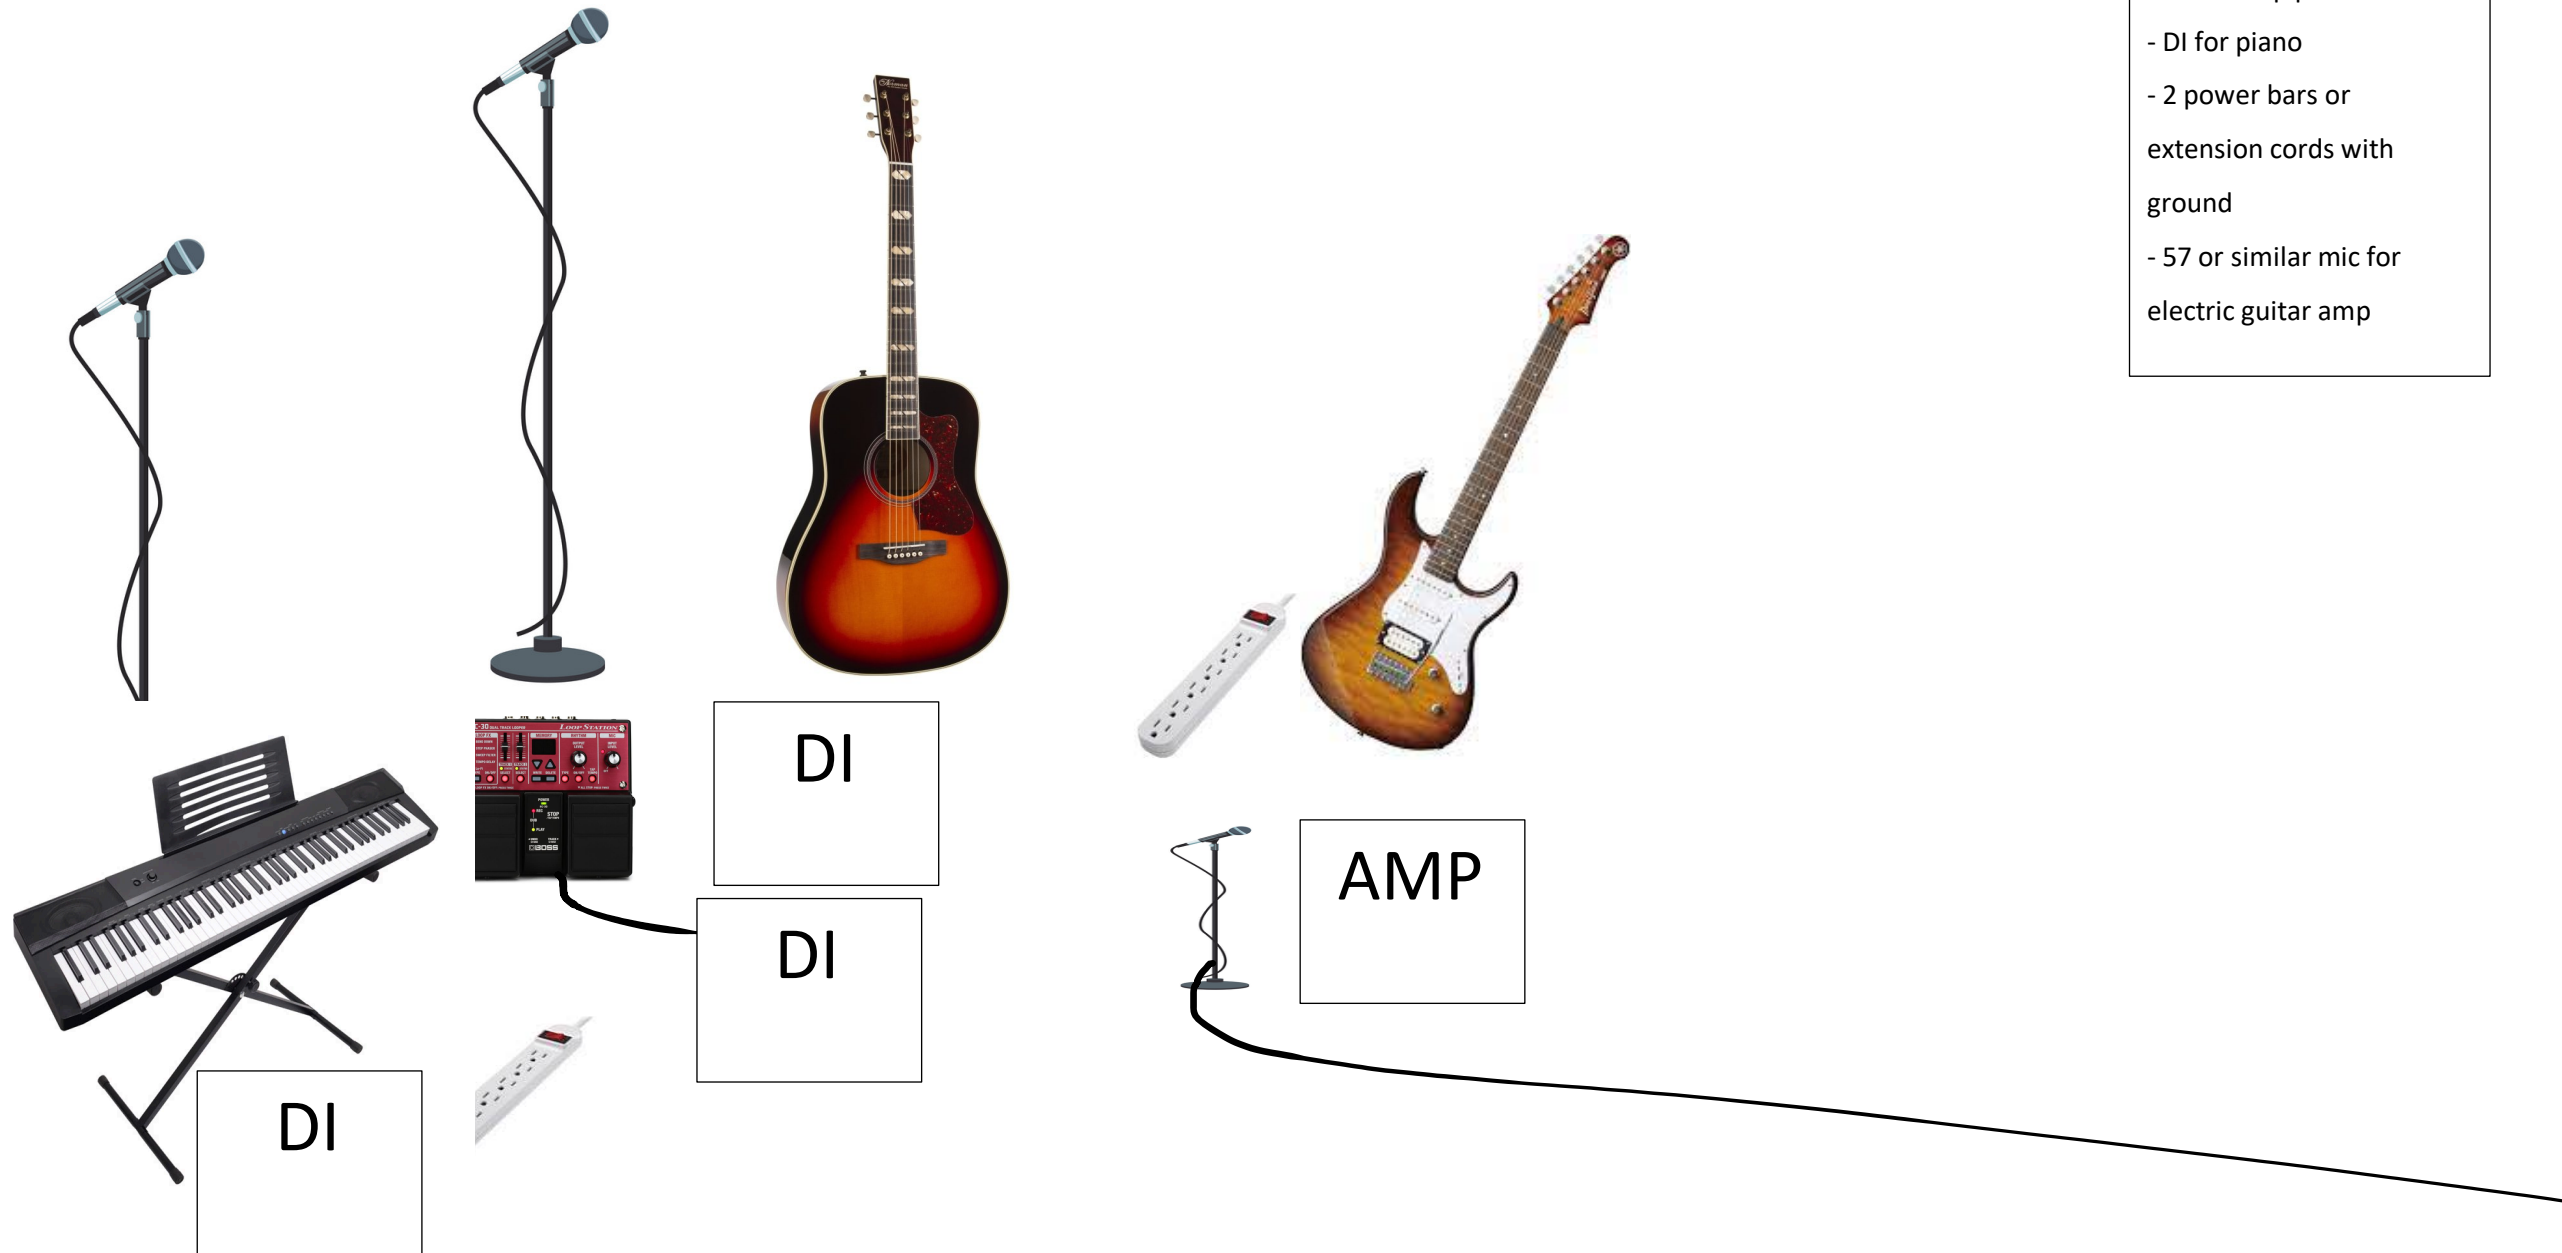

SOLO

- Tech rider**
- 2 dynamic mics
 - Power bar/
extension cord with
ground
 - DI for loop pedal
 - Stereo out/DI for
keyboard
 - DI for acoustic
guitar

DI

DI

DI

DUO

- Tech rider**
- 2 dynamic mics (can provide)
 - DI for Acoustic
 - DI for loop pedal
 - DI for piano
 - 2 power bars or extension cords with ground
 - 57 or similar mic for electric guitar amp

FULL BAND

- Tech rider**
- 3 dynamic mics
 - DI for Acoustic
 - DI for loop pedal
 - DI for piano
 - 2 power bars or extension cords with ground
 - 57 or similar mic for electric guitar amp
 - 57 or similar mic for bass amp (or DI out)
 - drum kit – mic'd