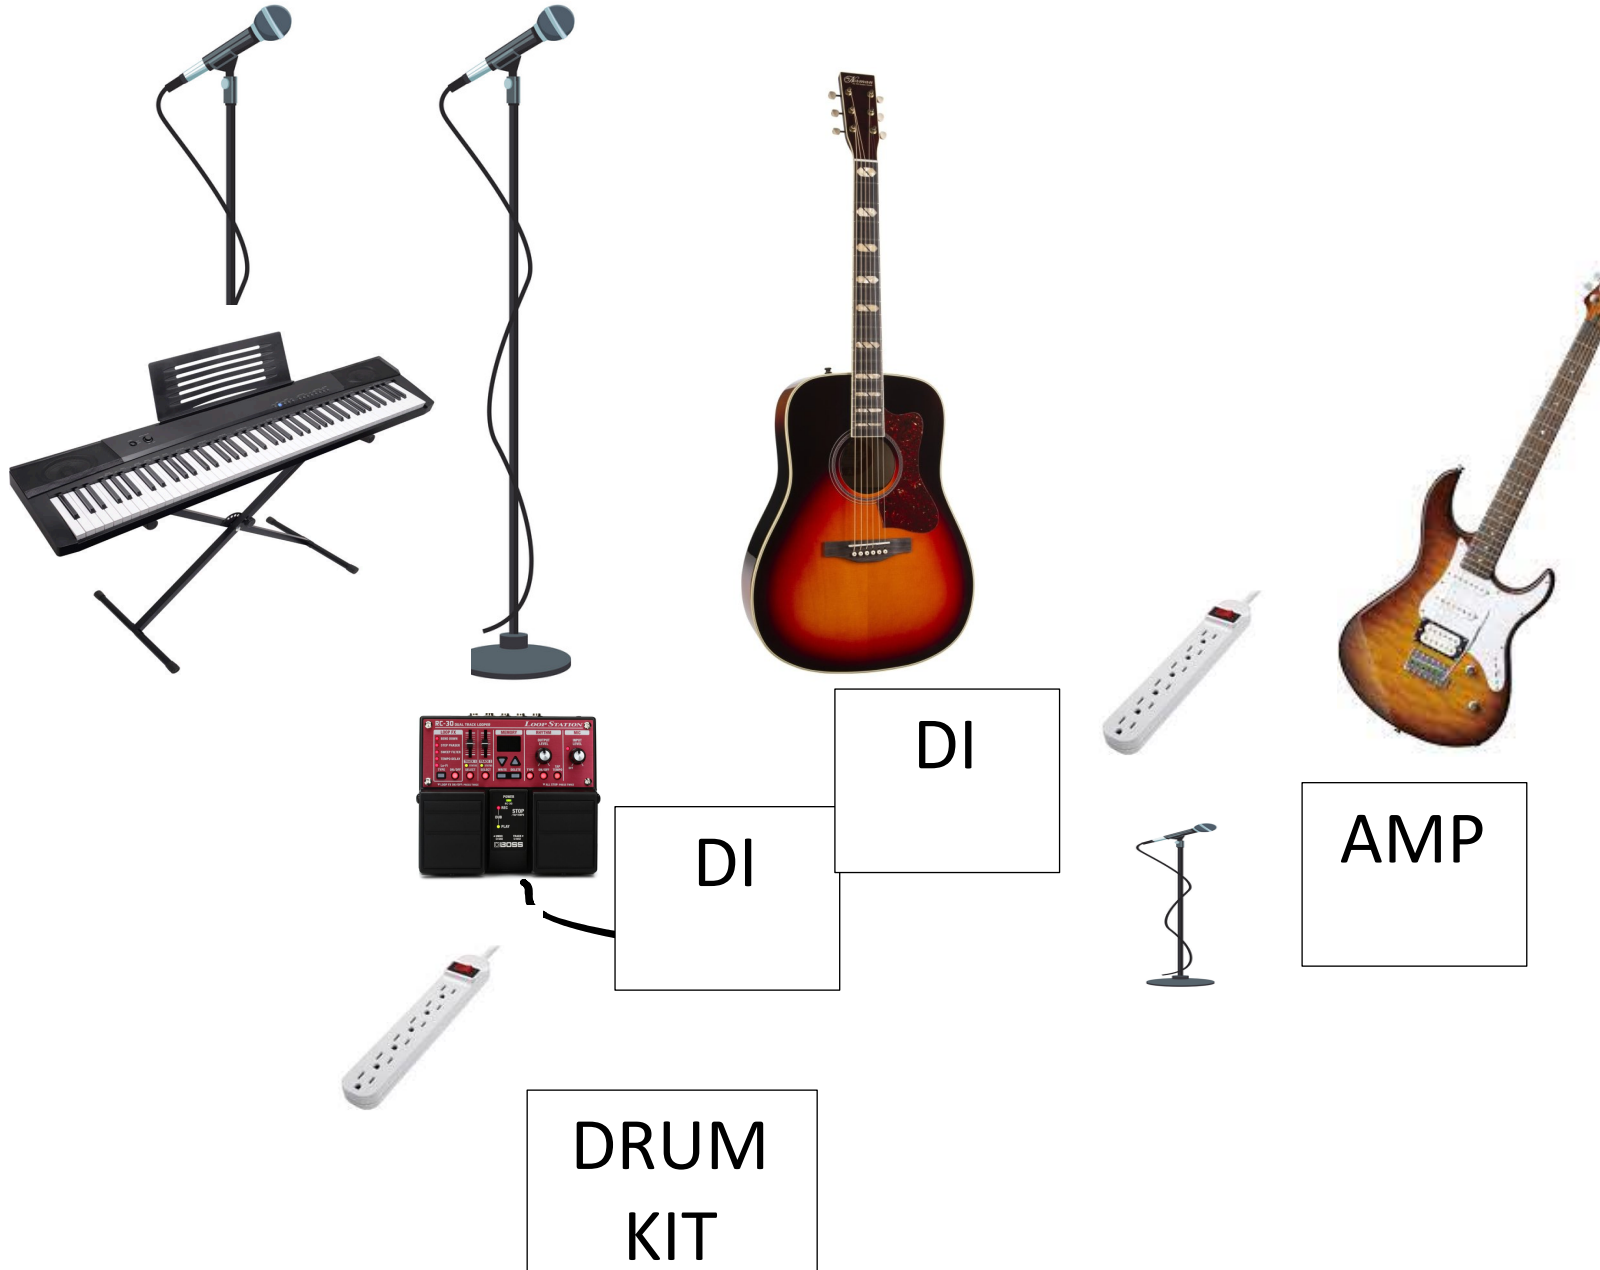

SOLO

- Tech rider**
- 2 dynamic mics
 - Power bar/
extension cord with
ground
 - DI for loop pedal
 - Stereo out/DI for
keyboard
 - DI for acoustic
guitar

DI

DI

DI

DUO

- Tech rider**
- 2 dynamic mics (can provide)
 - DI for Acoustic
 - DI for loop pedal
 - DI for piano
 - 2 power bars or extension cords with ground
 - 57 or similar mic for electric guitar amp

FULL BAND

- Tech rider**
- 3 dynamic mics
 - DI for Acoustic
 - DI for loop pedal
 - DI for piano
 - 2 power bars or extension cords with ground
 - 57 or similar mic for electric guitar amp
 - 57 or similar mic for bass amp (or DI out)
 - drum kit – mic'd